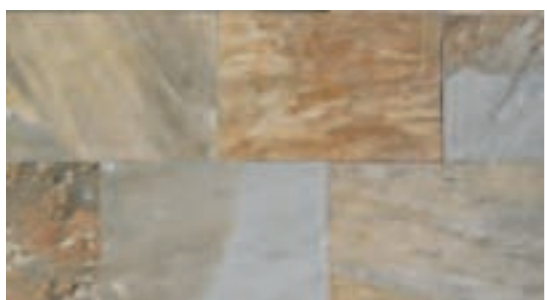

pietra

granite & quartzite flags

Pietra Granite Flags are the perfect choice for contemporary or traditional homes. Available in a range of colours with a depth and vibrancy to suit a diversity of applications.

Pietra Granite Flags are available in both sawn edges or fettled edges providing further opportunity to enhance or reinstate the natural character of any environment.

Platinum is supplied in a hand dressed finish which gives the product a more rugged appearance. All other colours are supplied in a textured and sawn finish which accentuates the granite's natural colouration.

ARGENTO SILVER

ROSSO RED

MALVA BUFF

PLATINUM

SILVER

QUARTZITE

PRODUCT DEPTH (MM)	SIZE (MM) / DESCRIPTION	PLATINUM	SILVER	ARGENTO SILVER	ROSSO RED	MALVA BUFF	QUARTZITE	HAND DRESSED	FLAME TEXTURED & SAWN
30	400 x 400			■	■	■			■
50	600 x 300	■						■	
50	600 x 300		■						■
22	600 x 400						■		■